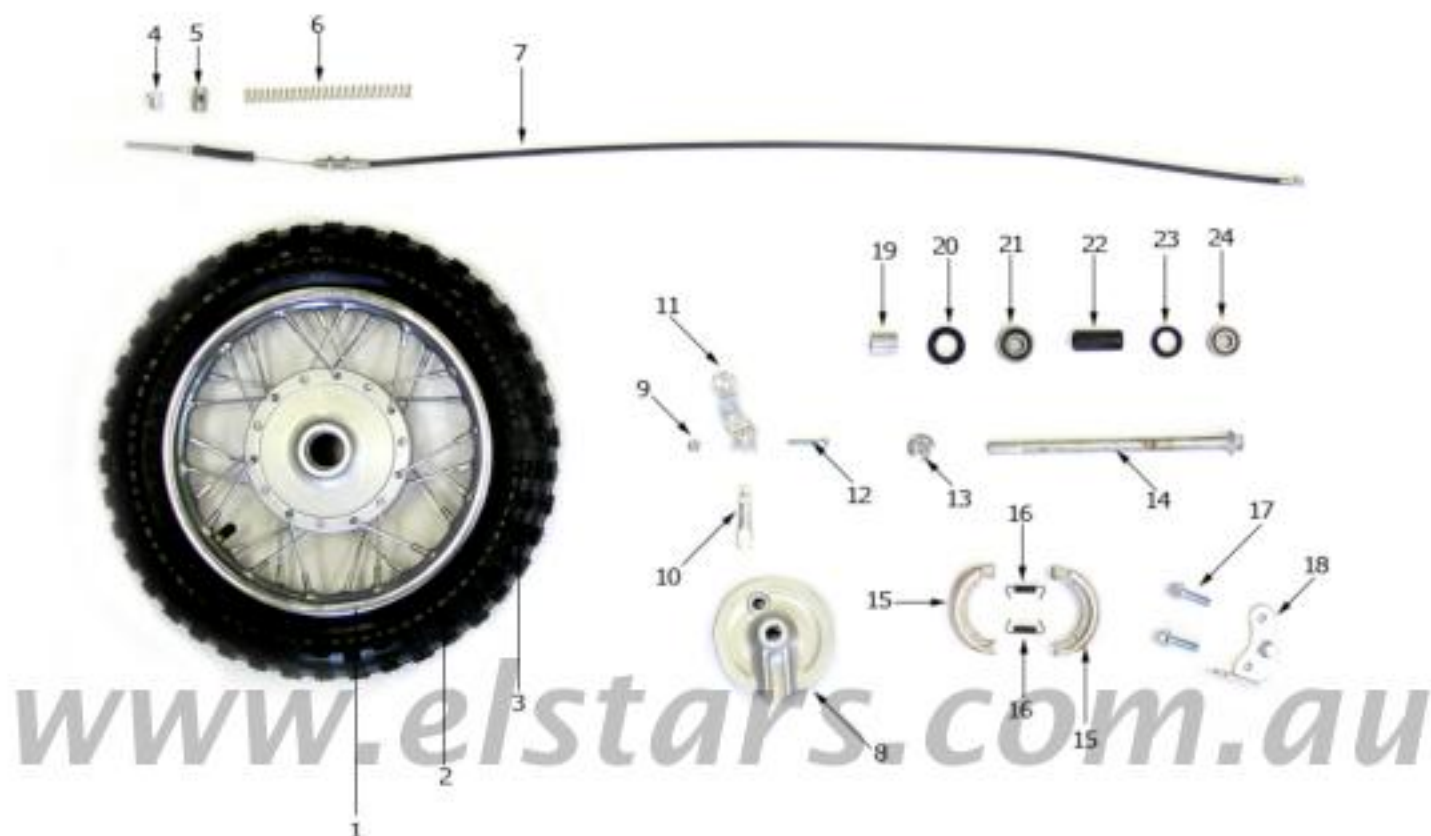

Ref.	Description	Qty.	Part Number	Price
1	Rim, Steel 2.50 x 10	1	1-21001	
2	Inner Tube	1	1-21002	
3	Tire 2.50 - 10	1	1-21003	
4	Chain, # 420	1	1-21004	
5	Sprocket	1	1-21005	
6	Bolt	4	1-21006	
7	Nut, Nylon Lock	4	1-21007	
8 / 9 / 18	Master Link # 420	1 Set	1-21008	
10	Nut, Axle	1	1-21010	
11	Bearing	1	1-21011	
12	O-Ring	1	1-21012	

www.elstars.com.au

Parts Catalog
Front Wheel Assembly
Section 2
AGB-21A

AGB-21A (2006)

Section #: 2

Ref.	Description	Qty.	Part Number	Price
1	Rim, Steel - 2.50 x 10	1	2-2101	
2	Tire, 2.50 x 10	1	2-2102	
3	Inner Tube	1	2-2103	
4	Nut, Adjuster	1	2-2104	
5	Stopper	1	2-2105	
6	Spring	1	2-2106	
7	Cable, Brake	1	2-2107	
8	Drum Brake, Front Housing	1	2-2108	
9	Nut	1	2-2109	
10	Camshaft	1	2-2110	
11	Lever, Camshaft	1	2-2111	
12	Bolt	1	2-2112	
13	Nut, Flange	1	2-2113	
14	Axle Bolt	1	2-2114	
15	Brake Shoe Kit	1	2-2115	
16	Spring, Tension	2	2-2116	

Parts Catalog
 Front End Assembly
 Section 3
 AGB-21A

www.elsparts.com.au

AGB-21A (2006)

Section #: 3

Ref.	Description	Qty.	Part Number	Price
1	Fork, LH	1	3-21001	
2	Fork, RH	1	3-21002	
3	Throttle Cable	1	3-21003	
4	Handle, LH	1	3-21004	
5	Handle Bar, Steel	1	3-21005	
6	Cushion	1	3-21006	
7	Cover, Cushion	1	3-21007	
8	Nut, Nylon Lock	2	3-21008	
9	Flat Washer	2	3-21009	
10	Handle RH	1	3-21010	
10A	Insert, RH Handle	1	3-21010A	
11	Cable Housing, Bottom	1	3-21011	
12	Guide, Throttle Cable	1	3-21012	
13	Screw, Phillips	2	3-21013	
14	Cable Housing, Top	1	3-21014	
15	Cradle, Brake Handle	1	3-21015	