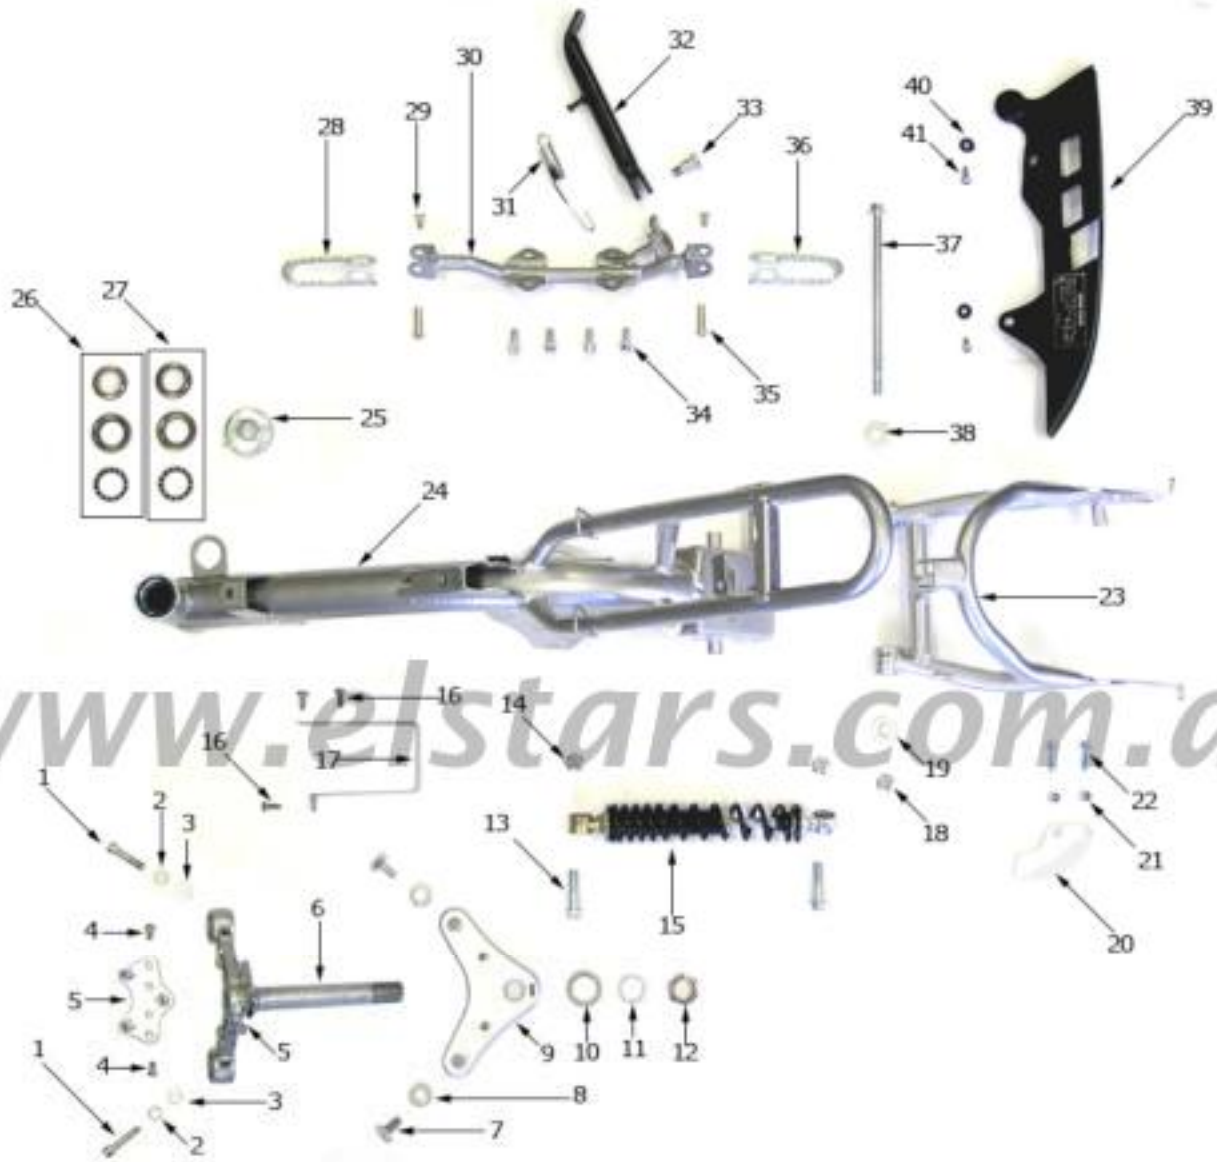

Ref.	Description	Qty.	Part Number	Price
1	Rim, Steel 2.50 x 10	1	1-21001	
2	Inner Tube	1	1-21002	
3	Tire 2.50 - 10	1	1-21003	
4	Chain, # 420	1	1-21004	
5	Sprocket	1	1-21005	
6	Bolt	4	1-21006	
7	Nut, Nylon Lock	4	1-21007	
8 / 9 / 18	Master Link # 420	1 Set	1-21008	
10	Nut, Axle	1	1-21010	
11	Bearing	1	1-21011	
12	O-Ring	1	1-21012	

www.elstars.com.au

Parts Catalog
Front Wheel Assembly
Section 2
AGB-21A

AGB-21A (2006)

Section #: 2

Ref.	Description	Qty.	Part Number	Price
1	Rim, Steel - 2.50 x 10	1	2-2101	
2	Tire, 2.50 x 10	1	2-2102	
3	Inner Tube	1	2-2103	
4	Nut, Adjuster	1	2-2104	
5	Stopper	1	2-2105	
6	Spring	1	2-2106	
7	Cable, Brake	1	2-2107	
8	Drum Brake, Front Housing	1	2-2108	
9	Nut	1	2-2109	
10	Camshaft	1	2-2110	
11	Lever, Camshaft	1	2-2111	
12	Bolt	1	2-2112	
13	Nut, Flange	1	2-2113	
14	Axle Bolt	1	2-2114	
15	Brake Shoe Kit	1	2-2115	
16	Spring, Tension	2	2-2116	

Parts Catalog
 Front End Assembly
 Section 3
 AGB-21A

www.elsparts.com.au

AGB-21A (2006)

Section #: 3

Ref.	Description	Qty.	Part Number	Price
1	Fork, LH	1	3-21001	
2	Fork, RH	1	3-21002	
3	Throttle Cable	1	3-21003	
4	Handle, LH	1	3-21004	
5	Handle Bar, Steel	1	3-21005	
6	Cushion	1	3-21006	
7	Cover, Cushion	1	3-21007	
8	Nut, Nylon Lock	2	3-21008	
9	Flat Washer	2	3-21009	
10	Handle RH	1	3-21010	
10A	Insert, RH Handle	1	3-21010A	
11	Cable Housing, Bottom	1	3-21011	
12	Guide, Throttle Cable	1	3-21012	
13	Screw, Phillips	2	3-21013	
14	Cable Housing, Top	1	3-21014	
15	Cradle, Brake Handle	1	3-21015	

16/17	Bolt and Nut, Cradle	1	3-21016	
18	Handle, Brake	1	3-21018	

www.elstars.com.au

Parts Catalog
 Frame Assembly
 Section 4
 AGB-21A

www.elstars.com.au

AGB-21A (2006)				
Section #: 4				
Ref.	Description	Qty.	Part Number	Price
1	Bolt, Hex	2	4-2101	
2	Lock Washer	2	4-2102	
3	Flat Washer	2	4-2103	
4	Bolt, Hex	2	4-2104	
5	Triple Tree, Bottom	1	4-2105	
5A	Bracket	1	4-21051	