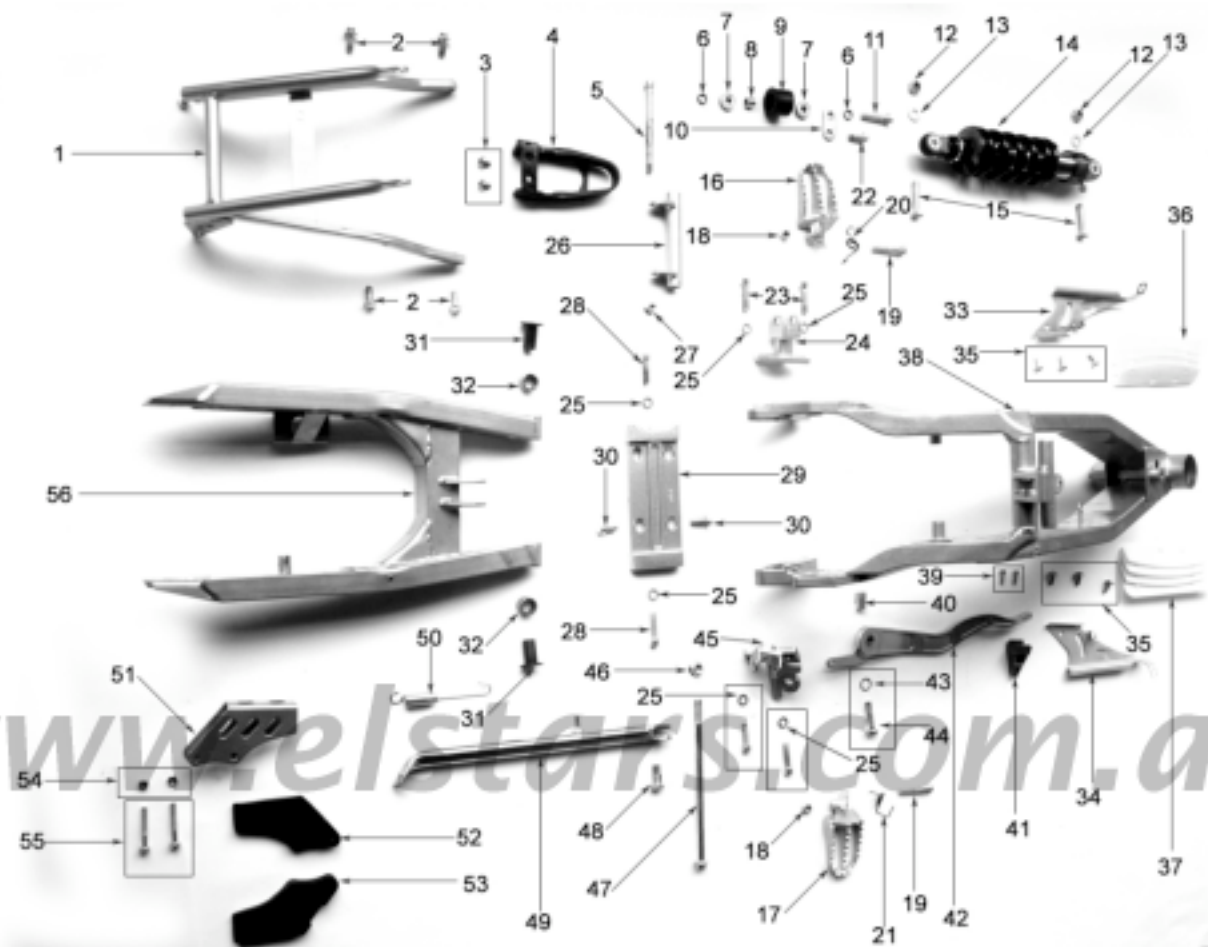

www.elstars.com.au

Parts Catalog  
 Front Wheel Assembly  
 Section 2  
 AGB-29

AGB-29 (2006)				
Section #: 2				
Ref.	Description	Qty.	Part Number	Price
1	Inner Tube	1	2-290001	
2	Tire, 2.50-14	1	2-290002	
3	Rim, 1.40 x 14, Aluminum	1	2-290003	
4	Bolt, Axle	1	2-290004	
5	Nut, Flange	1	2-290005	
6	Spacer	1	2-290006	
7	Seal	1	2-290007	
8	Bearing	1	2-290008	
9	Spacer	1	2-290009	
10	O-Ring	1	2-290010	
11	Bearing	1	2-290011	
12	Seal	1	2-290012	
13	Spacer	1	2-290013	
14	Disk, Brake	1	2-290014	
15	Bolt	4	2-290015	

Parts Catalog  
 Front End Assembly  
 Section 3  
 AGB-29

AGB-29 (2006)

Section #: 3

Ref.	Description	Qty.	Part Number	Price
1	Throttle cable	1	3-290001	
2	Clutch cable	1	3-290002	
3	Handle , left	1	3-290003	
4	Bracket ,clutch cradle	1	3-290004	
5	Adjuster, cable	1	3-290005	
6	Cradle ,clutch handle	1	3-290006	
7	Clutch handle ,left side	1	3-290007	
8	Nut	1	3-290008	
9	Bolt	1	3-290009	
10	Bolts , bracket	2	3-290010	
11	Bracket ,cross bar	2	3-290011	
12	Bolts ,hex	2	3-290012	
13	Cross bar , aluminum	1	3-290013	

Parts Catalog  
 Frame Assembly  
 Section 4  
 AGB-29

AGB-29 (2006)

Section #: 4

Ref.	Description	Qty.	Part Number	Price
1	Sub-frame	1	4-290001	
2	Bolts, Sub-frame	4	4-290002	
3	Bolts, Hex	2	4-290003	
4	Guide, Chain	1	4-290004	
5	Bolt, Hex	1	4-290005	
6	Spacer	2	4-290006	
7	Bearing	2	4-290007	
8	Spacer	1	4-290008	
9	Roller, Chain	1	4-290009	
10	Plate, Roller	1	4-290010	
11	Bolt, Roller	1	4-290011	
12	Nut	2	4-290012	
13	Washer	2	4-290013	