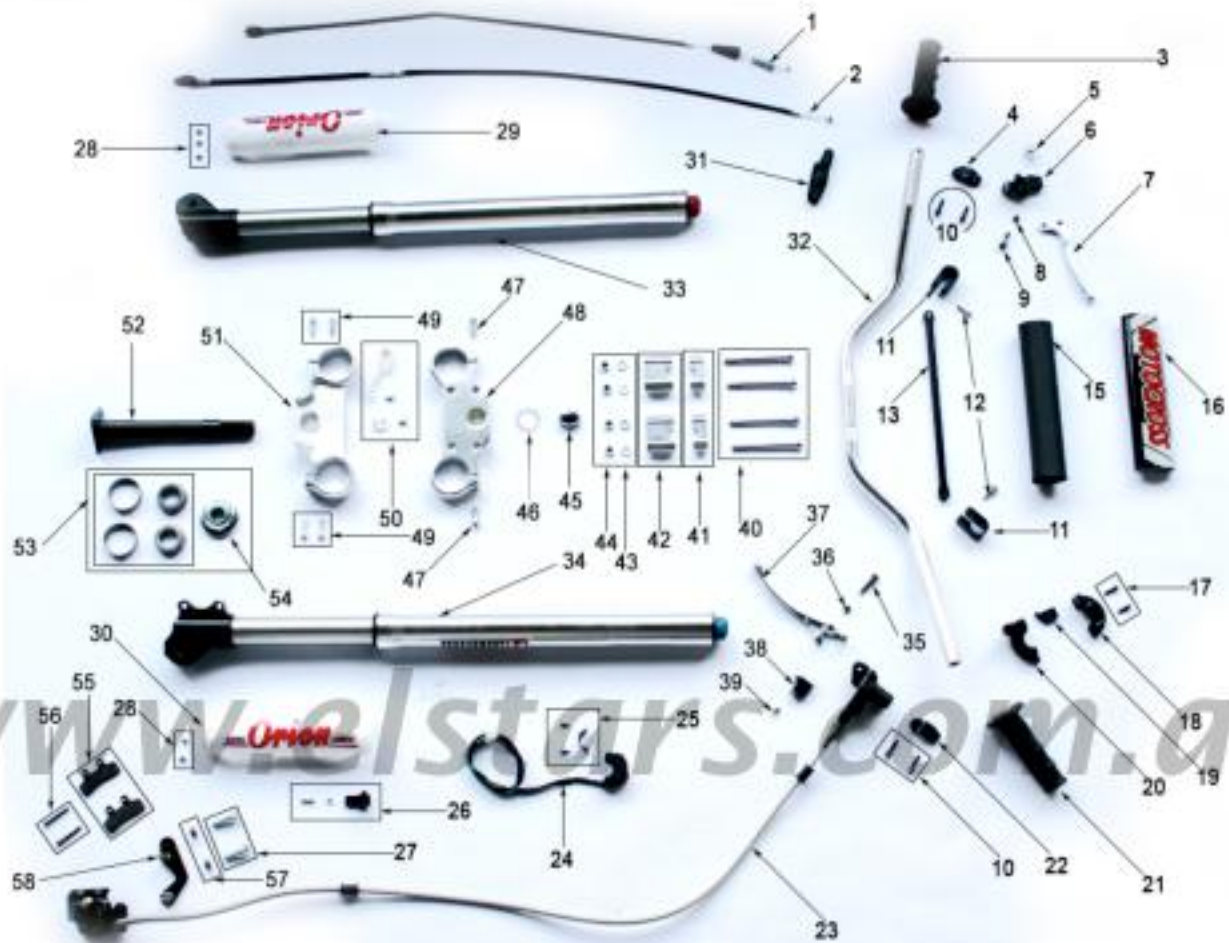

# Parts Manual

Parts Catalog  
Rear Wheel Assembly  
Section 1  
AGB-29

AGB-29 (2006)

Section #: 1

Ref.	Description	Qty.	Part Number	Price
1	Inner Tube	1	1-290001	
2	Tire, 3.00-12	1	1-290002	
3	Rim, 1.85 x 12 Aluminum	1	1-290003	
4	Chain, #420	1	1-290004	
5	Master Link	1	1-290005	
6	Disk, Brake	1	1-290006	
7	Sprocket, Chain	1	1-290007	
8	Bolt, Disk	4	1-290008	

www.elstars.com.au

Parts Catalog  
 Front Wheel Assembly  
 Section 2  
 AGB-29

AGB-29 (2006)				
Section #: 2				
Ref.	Description	Qty.	Part Number	Price
1	Inner Tube	1	2-290001	
2	Tire, 2.50-14	1	2-290002	
3	Rim, 1.40 x 14, Aluminum	1	2-290003	
4	Bolt, Axle	1	2-290004	
5	Nut, Flange	1	2-290005	
6	Spacer	1	2-290006	
7	Seal	1	2-290007	
8	Bearing	1	2-290008	
9	Spacer	1	2-290009	
10	O-Ring	1	2-290010	
11	Bearing	1	2-290011	
12	Seal	1	2-290012	
13	Spacer	1	2-290013	
14	Disk, Brake	1	2-290014	
15	Bolt	4	2-290015	

Parts Catalog  
 Front End Assembly  
 Section 3  
 AGB-29

AGB-29 (2006)

Section #: 3

Ref.	Description	Qty.	Part Number	Price
1	Throttle cable	1	3-290001	
2	Clutch cable	1	3-290002	
3	Handle , left	1	3-290003	
4	Bracket ,clutch cradle	1	3-290004	
5	Adjuster, cable	1	3-290005	
6	Cradle ,clutch handle	1	3-290006	
7	Clutch handle ,left side	1	3-290007	
8	Nut	1	3-290008	
9	Bolt	1	3-290009	
10	Bolts , bracket	2	3-290010	
11	Bracket ,cross bar	2	3-290011	
12	Bolts ,hex	2	3-290012	
13	Cross bar , aluminum	1	3-290013	